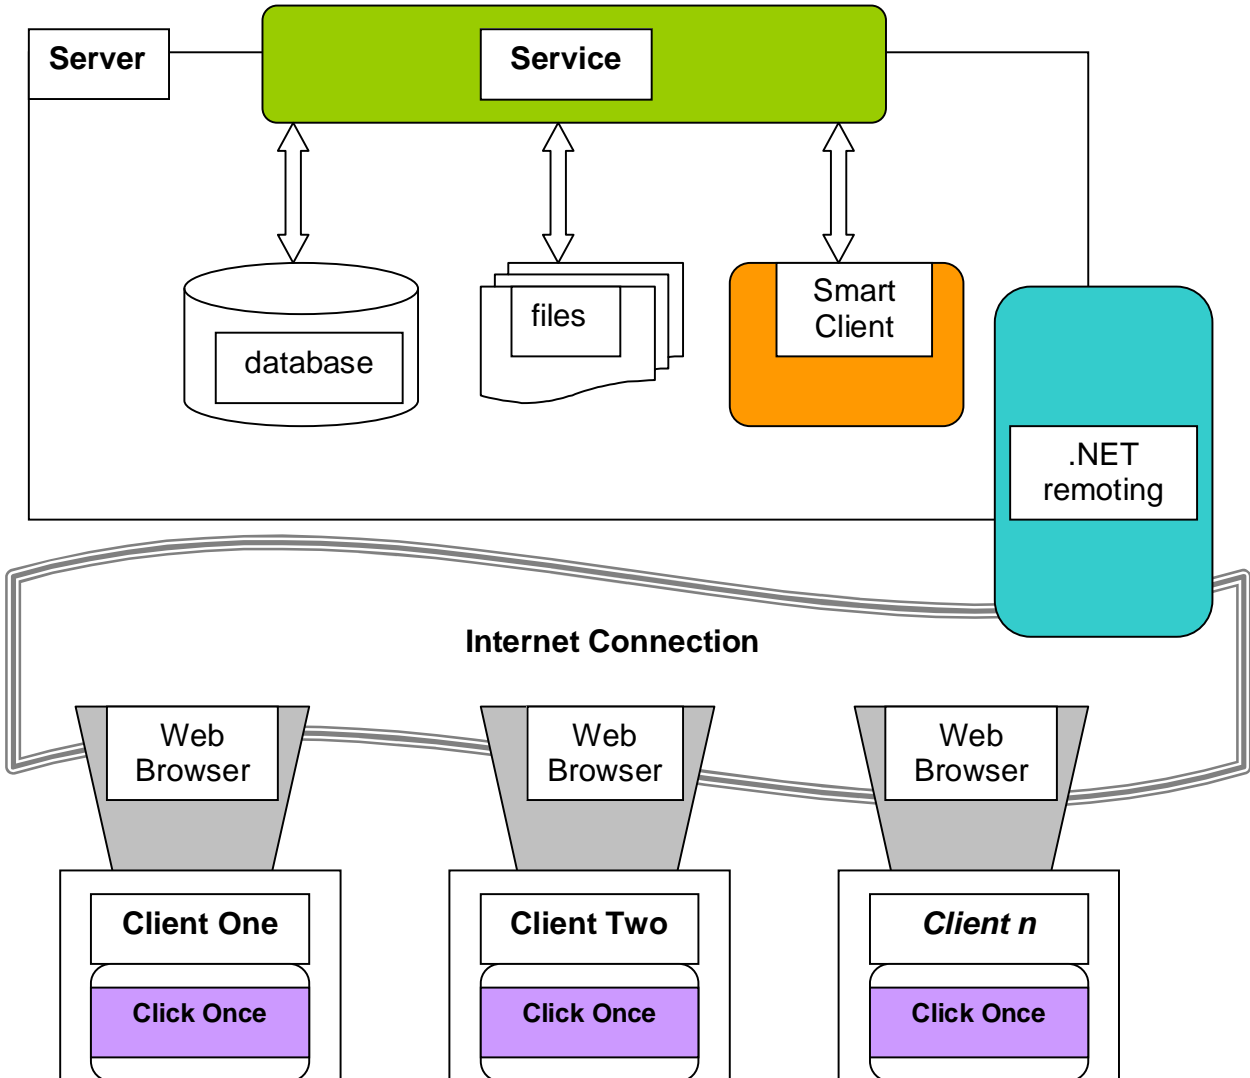

The following diagram illustrates the layers of the architecture of easyLog's applications:

Web browser and IIS is required for internet access, but this is not necessary for local LAN connections